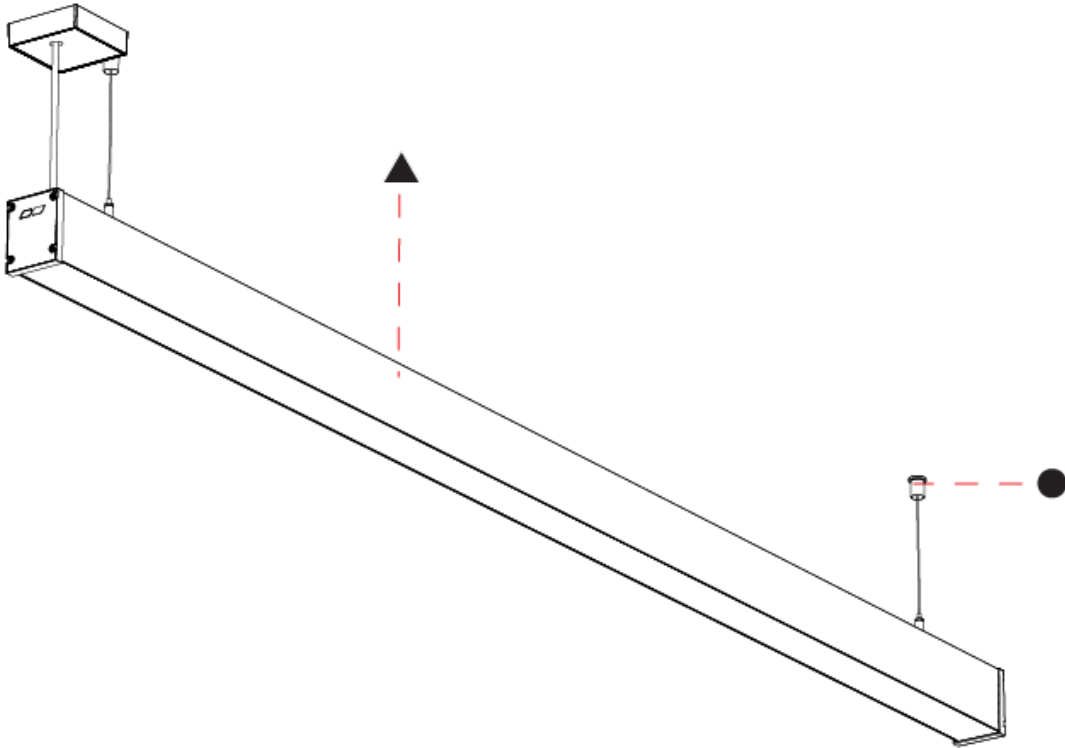

SLIDER STRAIGHT IP54 SUSPENSION

A300935-

PROJECT _____

TYPE _____

SPECIFIER _____

QUANTITY _____

DATE _____

A

GENERAL

Series: Slider Straight IP54
Partner: Prolicht
Division: Architectural
Installation: Surface
Product Type: Linear Profiles
Mounting Location: Ceiling
Light Distribution: Direct

PHYSICAL

Shape: Rectangle
Length (mm): 1810
Length (in): 71 1/4
Width (mm): 65
Width (in): 2 9/16
Height (mm): 80
Height (in): 3 1/8
Weight (kg): 2.420