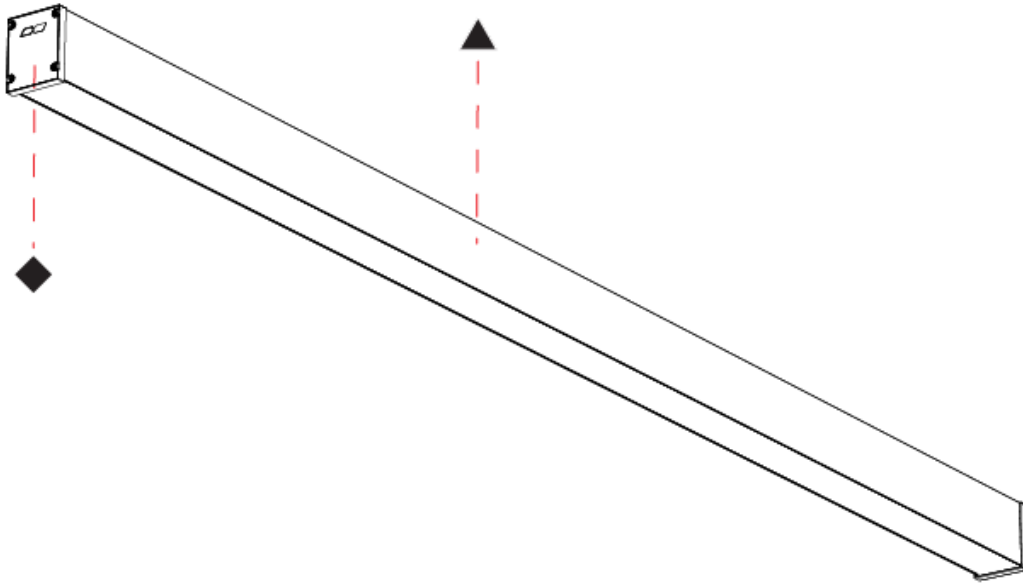

SLIDER STRAIGHT IP54 SURFACE

A3D389-

PROJECT

TYPE

SPECIFIER

QUANTITY

DATE

SLIDER STRAIGHT IP54 COLOR FINISH CHART